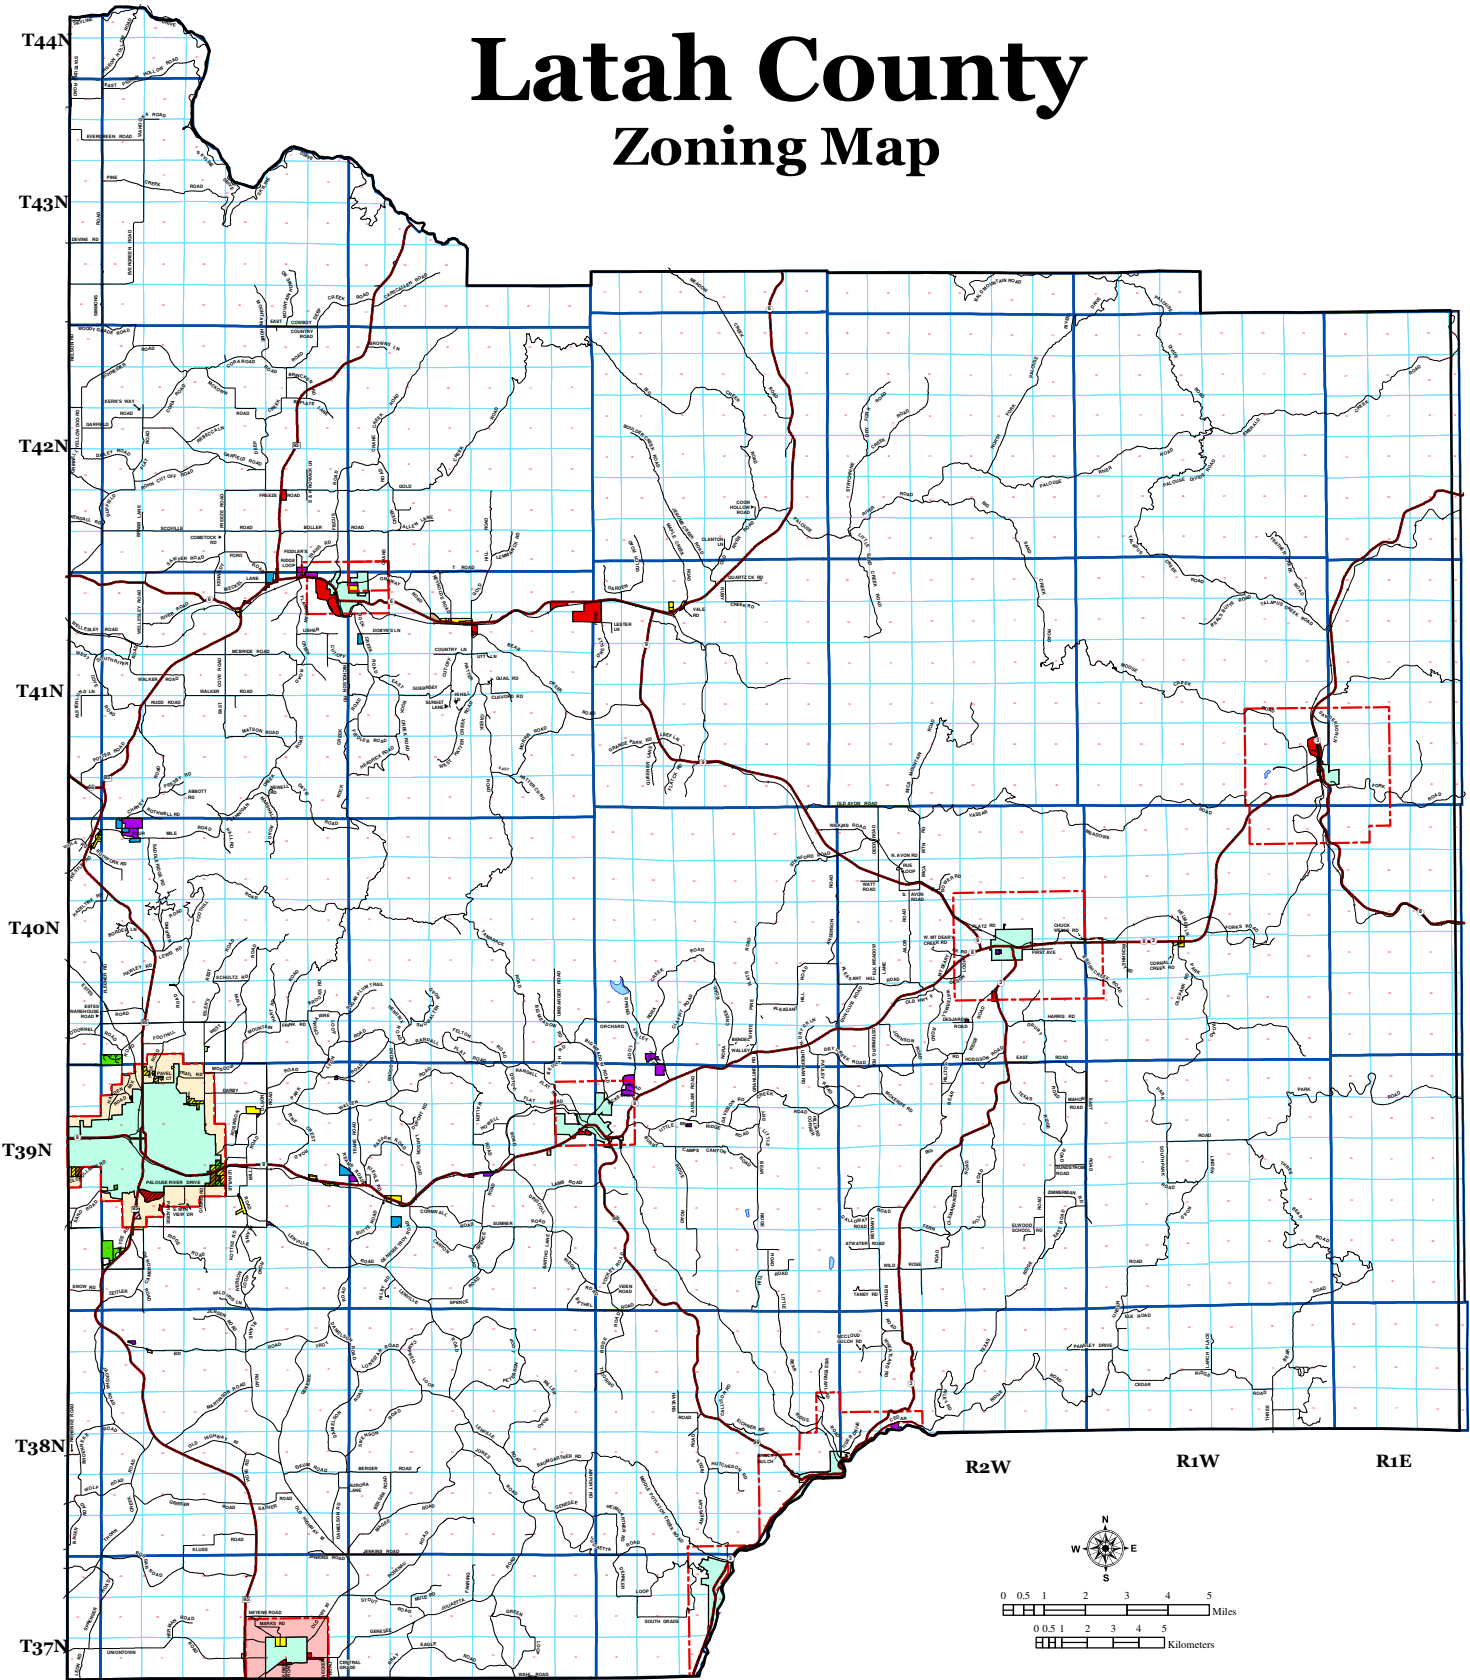

Latah County Zoning Map

 Municipality Agriculture / Forestry Agriculture / Forestry (Moscow Area of City Impact) Rural Residential - Minimum 1 Acre Lots Rural Residential - Minimum 3 Acre Lots Rural Residential - Minimum 5 Acre Lots Suburban Residential Area of Impact - Genesee	 Commercial Industrial Industrial (Moscow Area of City Impact) Motor Business (Moscow Area of City Impact) Multiple Family Residential (Moscow Area of City Impact) Single-Family Residential (R1) - 9600 s.f. (Moscow Area of City Impact) Single-Family Residential - 7000 s.f. (Moscow Area of City Impact) Suburban Residential (Moscow Area of City Impact) Areas of City Impact