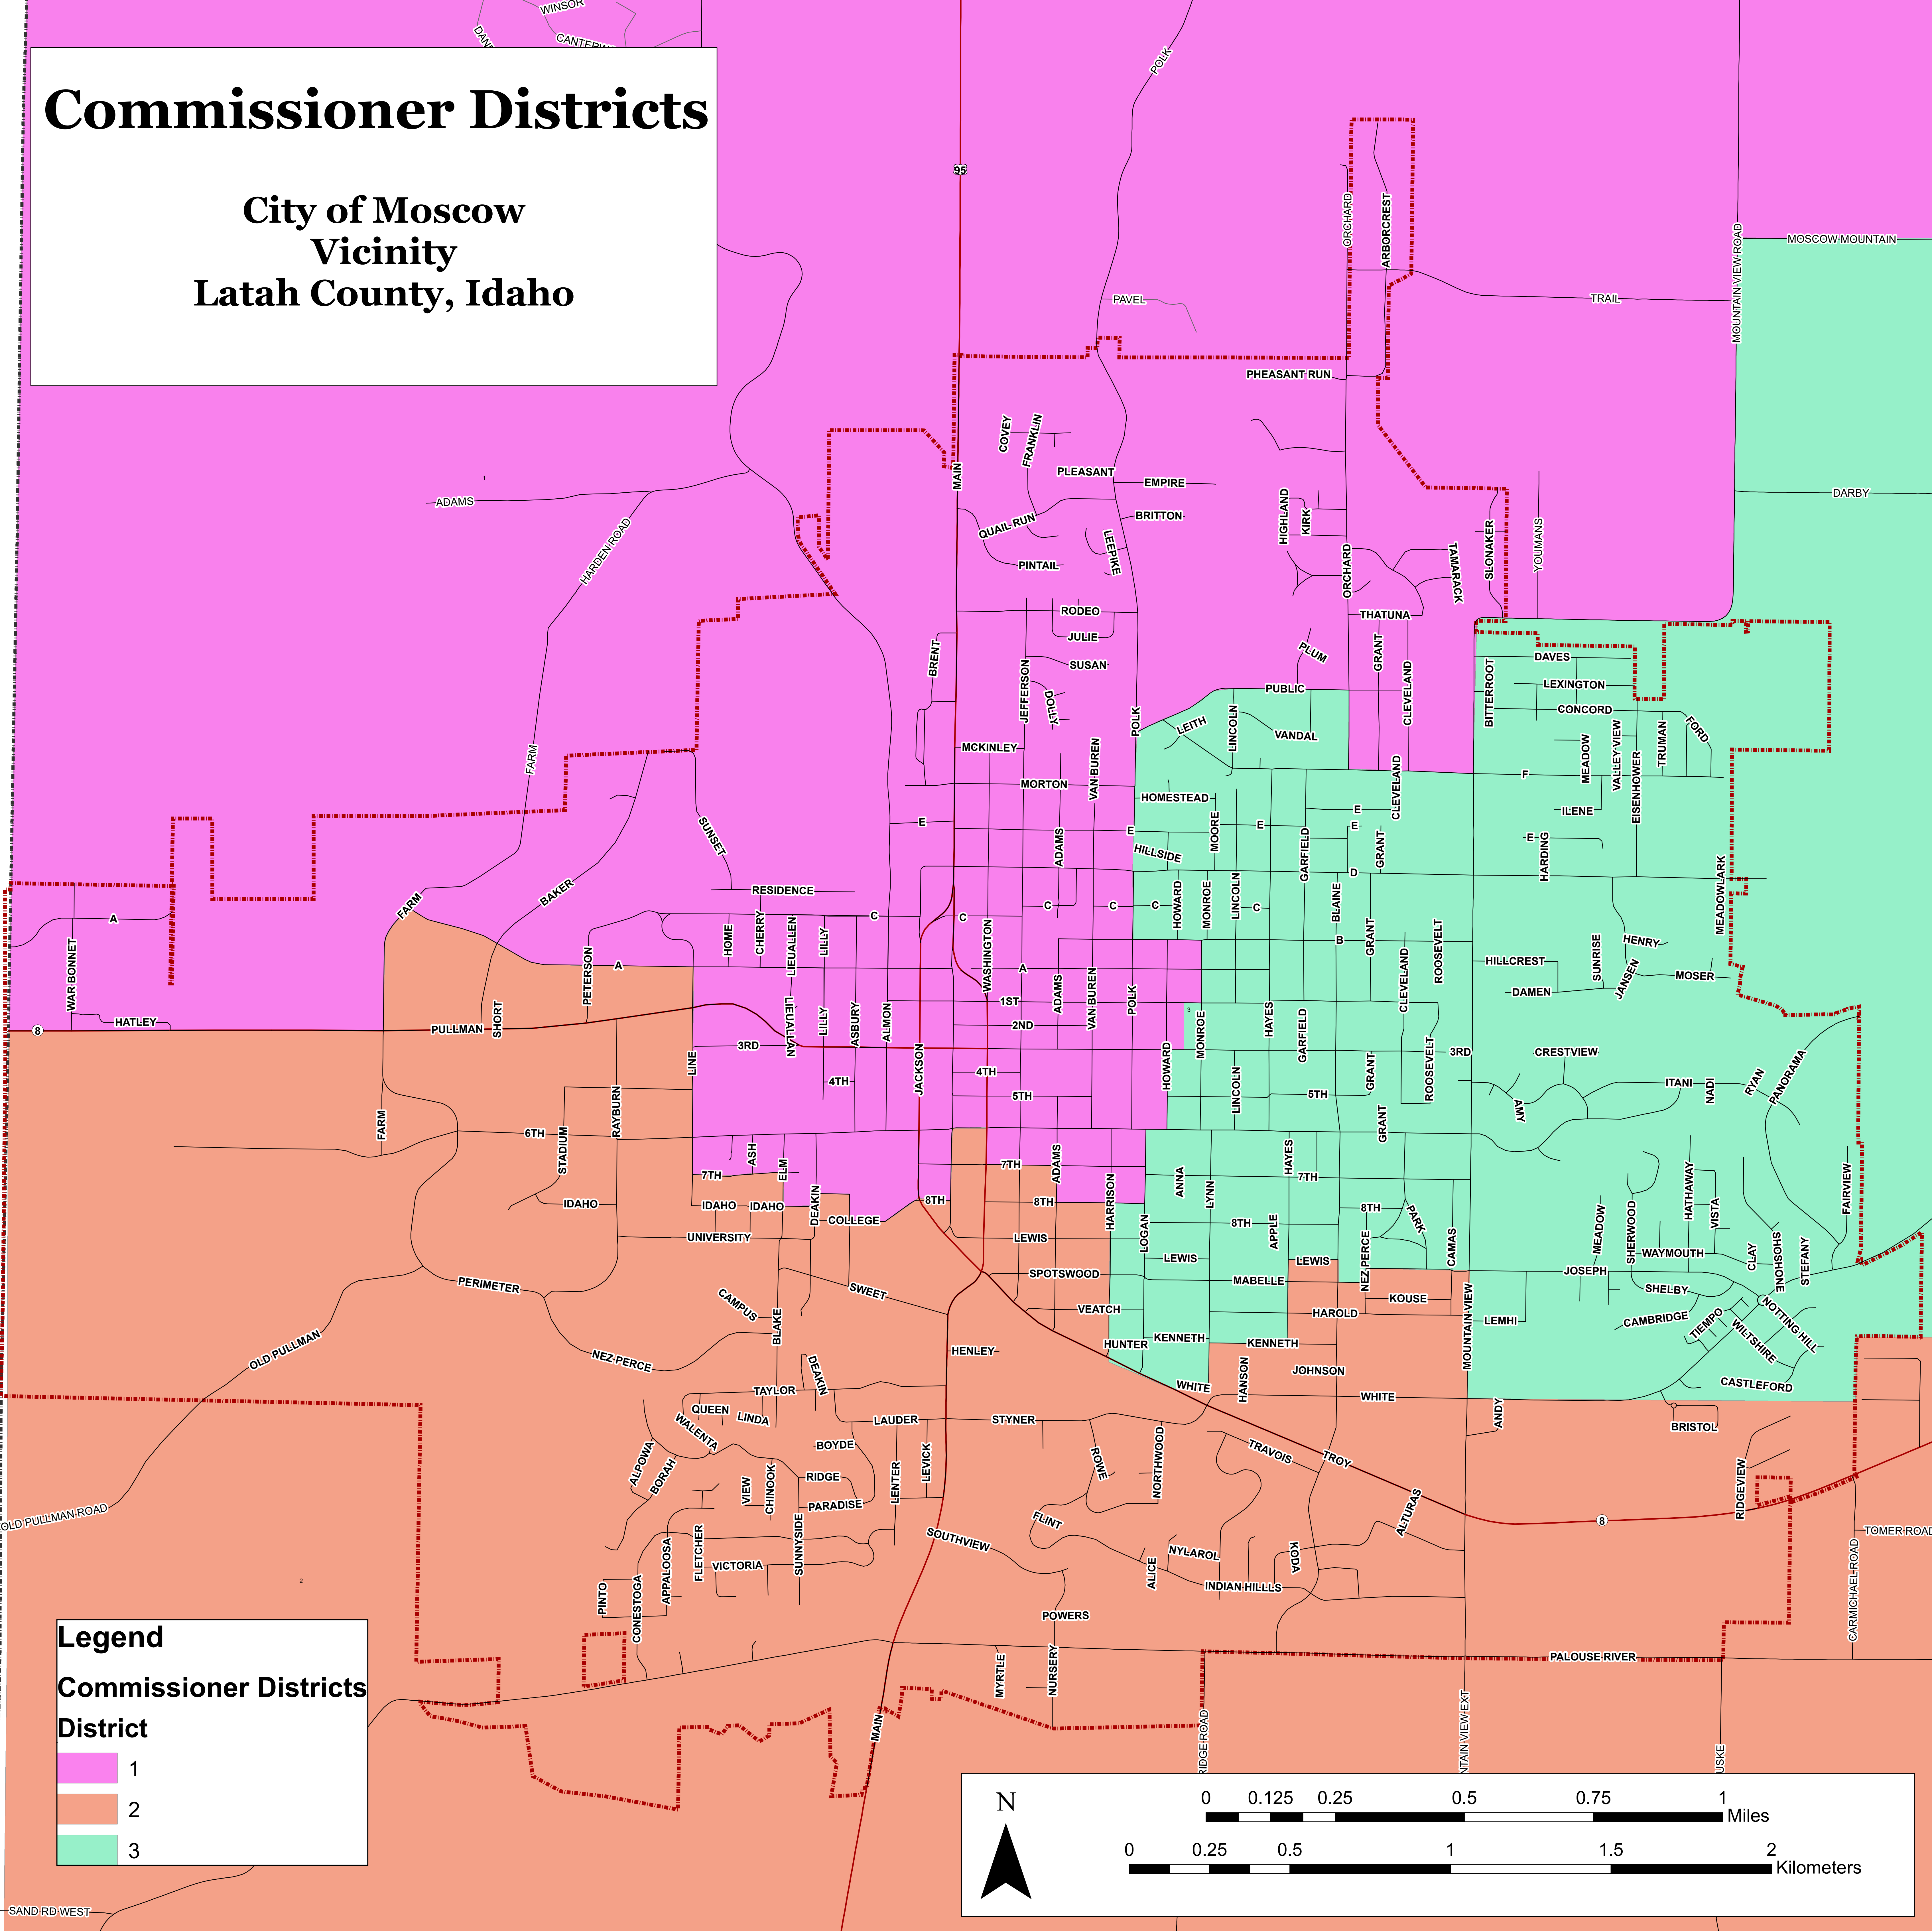

# Commissioner Districts

City of Moscow  
Vicinity  
Latah County, Idaho

**Legend**

**Commissioner Districts**

**District**

- 1
- 2
- 3

N

0 0.125 0.25 0.5 0.75 1 Miles

0 0.25 0.5 1 1.5 2 Kilometers